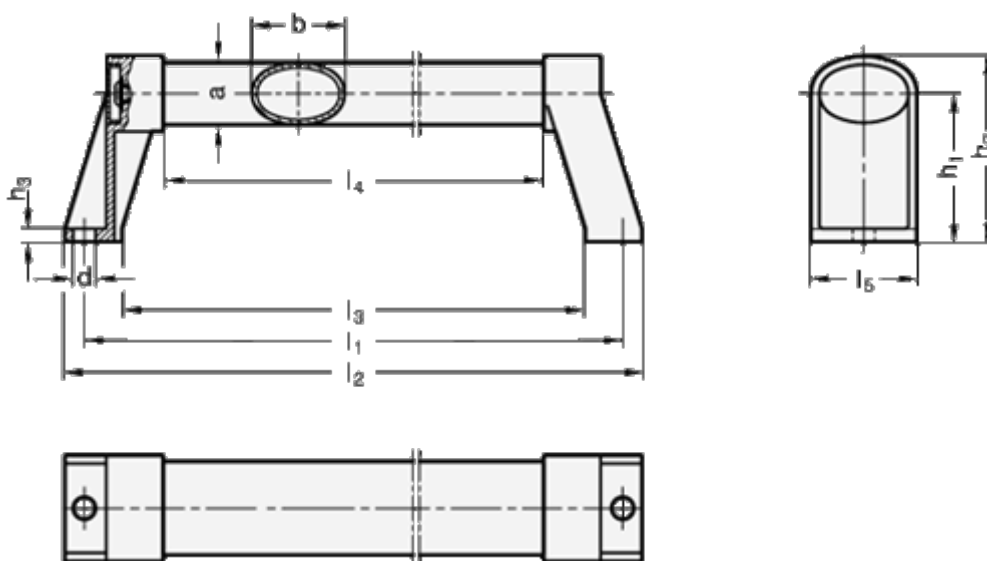

Data Sheet

Article number: 20334136200EL

Description: E+G Oval tubular handle
GN 334.1-36-200-EL

Measures

a = 24	l3 = 171
b = 36	l4 = 139
d = 8.5	l5 = 41
h1 = 57	
h2 = 72	
h3 = 5	
l1 = 200	
l2 = 215	